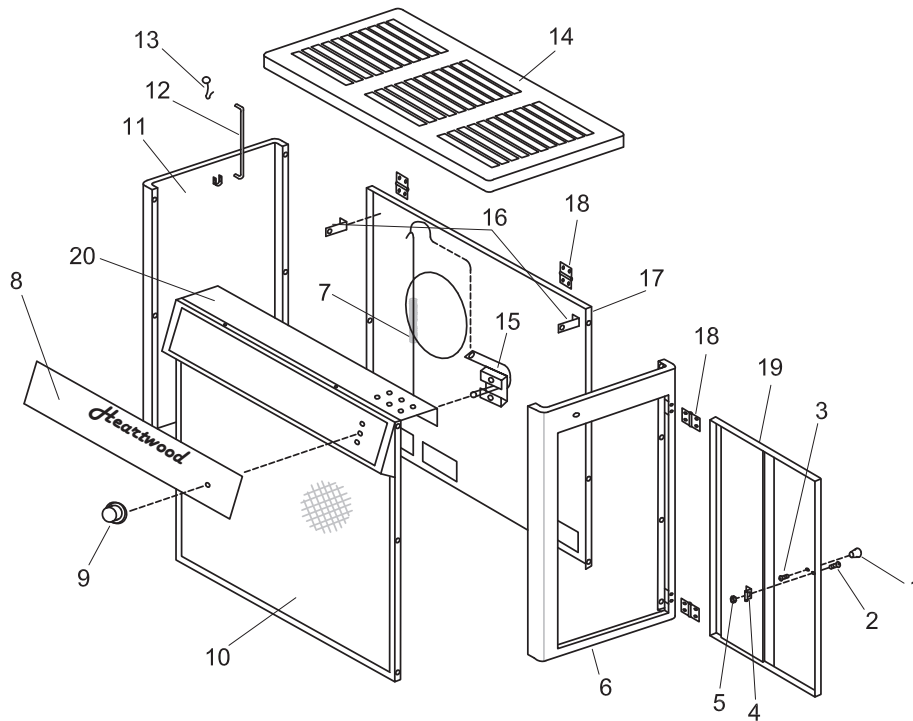

REPAIR PARTS - INTERIOR

REPAIR PARTS

AUTOMATIC WOOD BURNING CIRCULATOR HEATER

MODEL NUMBER VG820E

EXTERIOR REPAIR PARTS LIST

REPAIR PARTS - EXTERIOR

KEY NO.	PART NO.	DESCRIPTION	QTY.
1	89635	Cabinet Door Knob	1
2	83005	Screw (10-24 x 1/2) FL	1
3	83033	Screw (8-32 x 1/4) PH,TR,HD,Z	1
4	83093	Spring Latch	1
5	83244	KePinut (10-24)	1
6	67968BR	Cabinet Door Frame	1
7	69271	Thermostat Linkage	1
8	852091	Control Panel Plate	1
9	89687	Thermostat Knob	1
10	67725GO	Cabinet Front Assembly	1
11	67967BR	Cabinet Left Side	1
12	21593	Hinge Support	1
13	83833	Hinge Clip	1
14	67966BR	Cabinet Top	1
15	67743	Thermostat Assembly	1
16	21063	Back Brace	2
17	69557BR	Cabinet Back	1
18	89065	Door Hinge	4
19	67969BR	Cabinet Door	1
20	23477	Top Thermostat Shield	1
21	83554	3/16 Aluminum Rivet	2