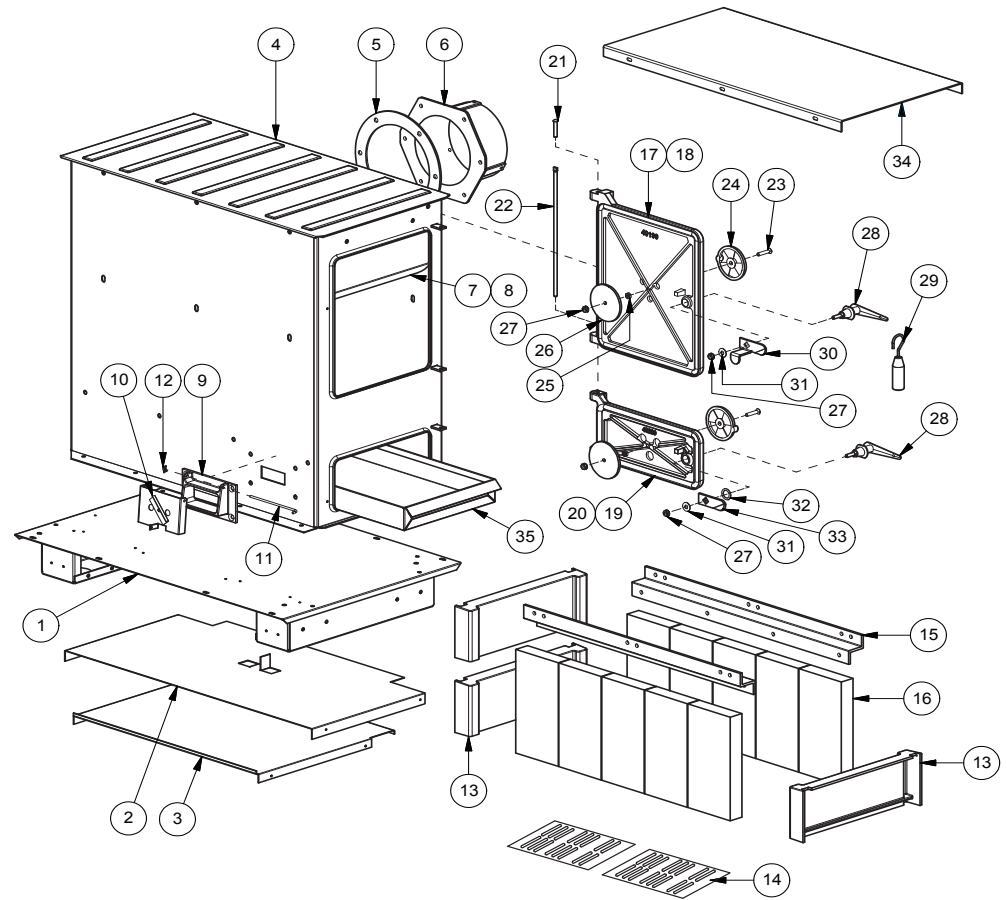

REPAIR PARTS LIST - MODEL VG820E
AUTOMATIC WOOD BURNING CIRCULATOR
INTERIOR

Key	Part No.	Description	Qty.
1	67859	Weldment, Base	1
2	22030	Shield, Second Heat (Included w/ 67859)	1
3	22110	Shield, Heat (Included w/ 67859)	1
4	68619	Assy., Heat Jacket	1
5	88032	Gasket, Flue Collar	1
6	40246	Collar, Flue	1
7	22090	Curtain, Smoke	1
8	22171	Clip, Smoke Curtain	2
9	40075	Frame, Draft Damper	1
10	23476	Damper, Draft Control	1
11	25550	Pin, Draft Damper	1
12	83890	Clip, Push	1
13	40100	Liner, Front/Back	3
14	40076	Fire, Grate	2
15	40132	Retainer, Brick	2
16	89066	Firebrick (4.5" x 9" x 1.25")	10
17	891940	Assy., Feed Door (Complete)	1
-	40199	Feed Door - Casting Only	-
18	88033	Rope Gasket, 3/8"	3.75 ft.
19	891941	Assy., Ash Door (Complete)	1
-	40289	Ash Door - Casting Only	-
20	88033	Rope Gasket, 3/8"	2.42 ft.
21	83872	Pin, Door - Short	1
22	23441	Pin, Door - Long	1
23	83102	Bolt, 1/4-20 x 1.25" CS, Slotted Hd.	2
24	40056	Wheel, Draft	2
25	83415	Nut, 1/4-20 Jam	2
26	25201	Shield, Flame	2
27	83250	Kep Nut, 1/4-20	4
28	40509	Handle, Door	2
29	89523	Handle, Drop Wood	1
30	22434	Latch, Door (2-Step)	1
31	83045	Washer, Flat	2
32	83273	Washer, Spacer	1
33	22108	Latch, Door (Door Stop)	1
34	23474	Liner, Top	1
35	67444	Ash Pan	1

REPAIR PARTS - INTERIOR